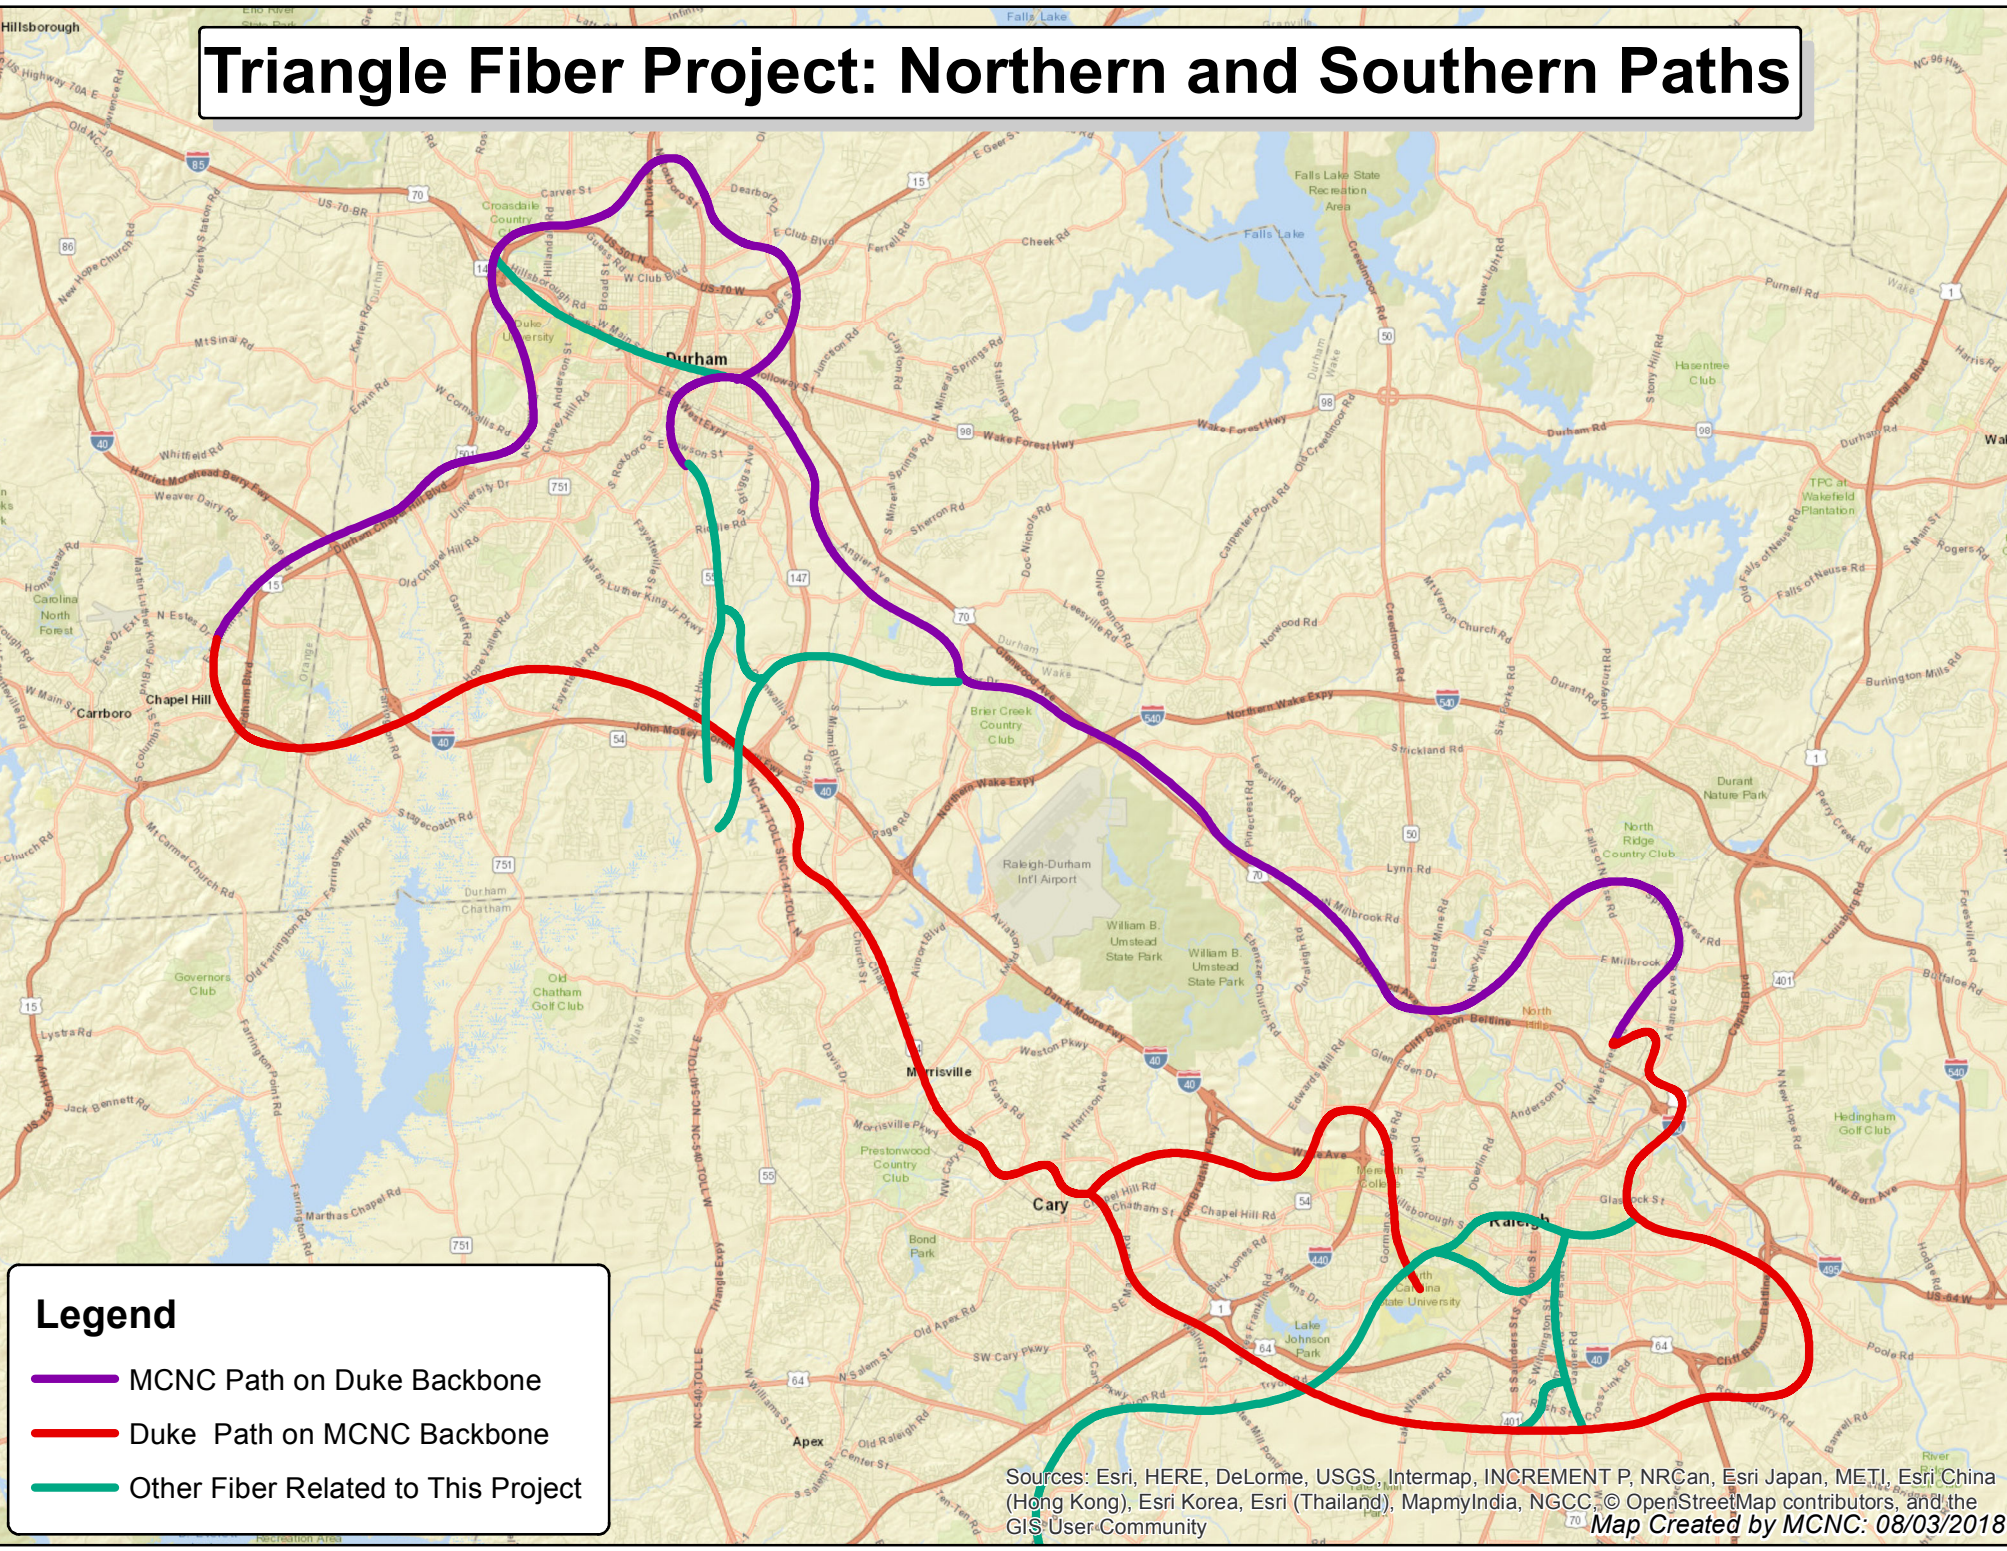

# Triangle Fiber Project: Northern and Southern Paths

## Legend

- MCNC Path on Duke Backbone
- Duke Path on MCNC Backbone
- Other Fiber Related to This Project

Sources: Esri, HERE, DeLorme, USGS, Intermap, INCREMENT P, NRCan, Esri Japan, METI, Esri China (Hong Kong), Esri Korea, Esri (Thailand), MapmyIndia, NGCC, © OpenStreetMap contributors, and the GIS User-Community  
Map Created by MCNC: 08/03/2018